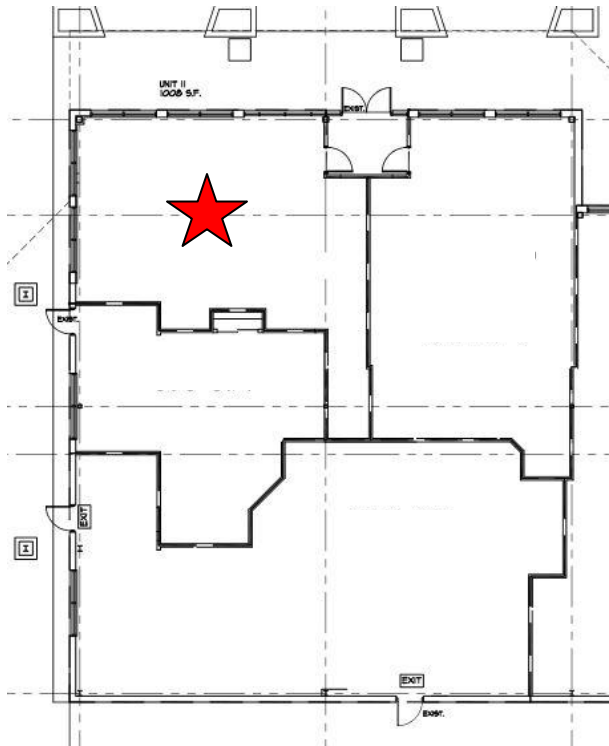

SPACE FOR LEASE

Landmark Plaza

Oshkosh, WI

Join Stein's, Benvenuto's, Stellar Vision, Tanzania Spa to Name a Few!

HIGH QUALITY OFFICE or RETAIL with AFFORDABLE RENTS:

Asking Annual Rents \$12.50 Sq. Ft. NNN (\$1,050.00 Monthly)
1.008 Sq. Ft. - Available May 1, 2018